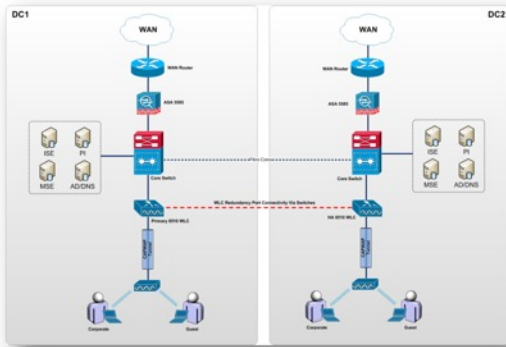

RF Planning & Design

We use industry trusted leaders in RF planning software from both Ekahau and AirMagnet to perform our wireless coverage site surveys. We conduct custom-designed coverage surveys for the specific wireless hardware you require - whether it be Cisco, Aruba, HP, Motorola, Ruckus etc. Our Wireless Site Survey Services Include The Following: