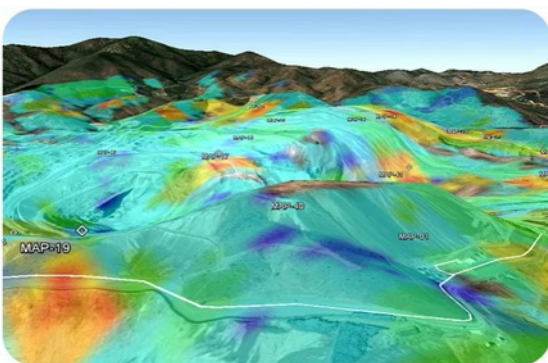

RF Planning & Design

We use industry trusted leaders in RF planning software from both Ekahau and AirMagnet to perform our wireless coverage site surveys. We conduct custom-designed coverage surveys for the specific wireless hardware you require - whether it be Cisco, Aruba, HP, Motorola, Ruckus etc. Our Wireless Site Survey Services Include The Following:

- Predictive Wireless Surveys
- AP-on-Stick Wireless Site Surveys
- Passive Wireless Surveys & Spectrum Analysis
- High-Density & Location Tracking Wireless Surveys
- Outdoor GPS-Calibrated Wireless Mesh Surveys