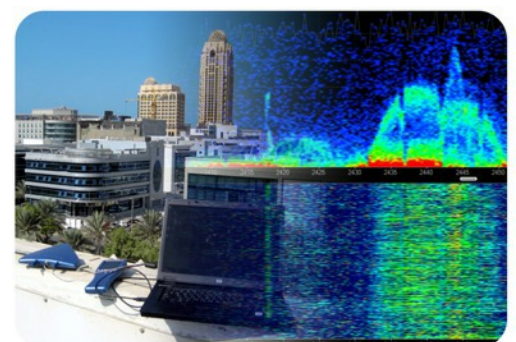

- Mine sites, Outdoor Parkland & Smart-City
- University Campuses & Airports

Spectrum Analysis

Experiencing wireless drop-outs or poor performance? Dynamic Wireless conducts onsite in-depth RF spectrum analysis with real-time WLAN information, to diagnose and pin-point the root cause of your wireless connectivity problems. Our spectrum analysis capabilities cover both the 2.4 GHz and 5 GHz frequencies. Using the built-in RF interferer classification database, we can even identify the type of RF interference causing the problem, including non-WLAN devices such as Bluetooth, cordless phones, zigbee, microwave ovens, wireless game controllers, and many more.