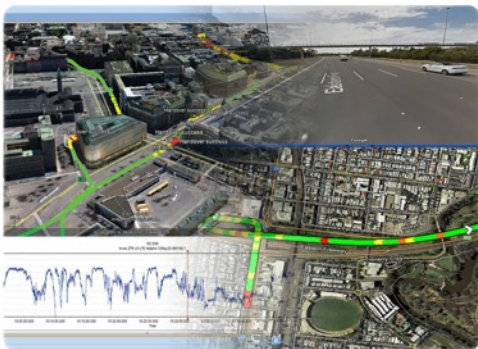

Wireless Health Assessment

Dynamic Wireless's 'Wireless Health Assessment' service ensures your company is getting the most out of its WLAN Infrastructure. We perform a complete end-to-end review of your wireless architecture highlighting any RF and infrastructure issues before they cause issues. Our Wireless Health Assessment is customisable and can include any of the following:

- Coverage and Infrastructure
- Security and Management
- Optimisation

4G/LTE Cellular Network Services

Using telco-grade 4G/LTE survey tools, we provide in-building cellular 4G/LTE coverage surveying and outdoor drive-testing using thorough and advanced real-time measurement visualisation of such quality of experience metrics as:

- RSRP & RSRQ (by Serving Cell Primary, Strongest Cell Towers, Serving System & Band)
- Throughput measurements (IPERF, FTP, HTTP)
- Audio/video quality streaming (POLQA, PESQ, PEVQ-S)
- Application testing (Facebook, YouTube, Instagram etc.)
- VoLTE & carrier aggregation testing

Implementation/Configuration Services

Our experienced Wireless Consultant will work with you to implement your wireless network with minimal disruption to your business. With every wireless implementation, we provide you with the following range of deliverables:

- Wireless Detailed Design Document
- Wireless As-Built Documentation
- Configuration files and screenshots
- Wireless Acceptance Test Plan