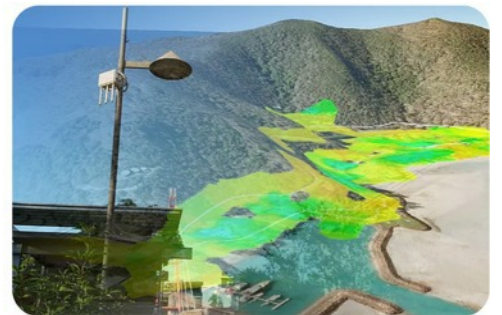

ABOUT DYNAMIC WIRELESS

Company

Dynamic Wireless is an independent Australian Wireless Consulting Specialist, providing a wide range of wireless consulting solutions covering all phases of a wireless network project, from RF surveying, planning and design, to installation, configuration, optimisation, troubleshooting and documentation.

Our dedicated CCNP Wireless Certified Principal Consultant provides a wide range of wireless consulting services to the Australian-wide and global market, across all industries, catering to the unique RF design constraints of each customers' environmental conditions. Our Principal Consultant brings to customers over 15 years of local and international dedicated wireless experience, having designed and implemented wireless solutions in over 25 countries across Asia-Pacific, the Middle East and Africa, Europe and the Americas.