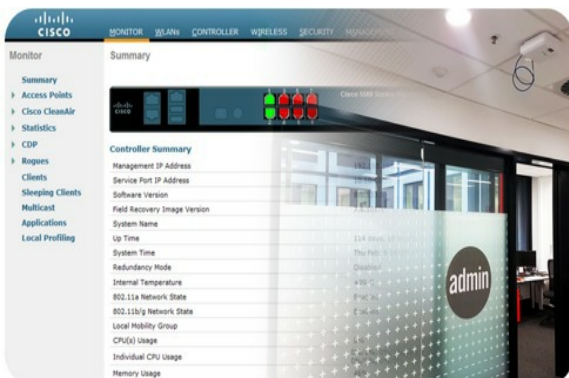

Documentation and Technical Writing

At Dynamic Wireless, our consultants are experts in Visio, Photoshop and Google Earth overlays to name a few of the tools we use to achieve our high documentation standards. Examples of documents we produce include:

- Technical Requirements Analysis
- Wireless Design Documentation
- Coverage Site Survey Reports
- Wireless Acceptance Test Plans
- System Commissioning & As-Built Reports